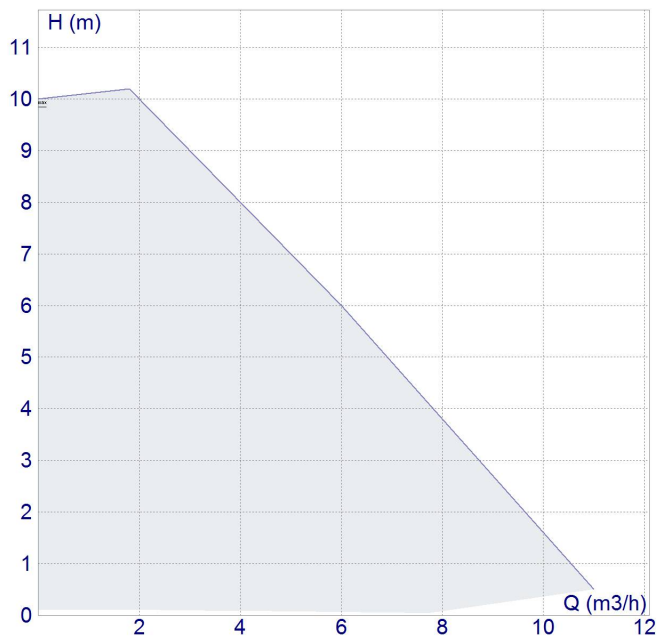

IMP PUMPS d.o.o.

IMP PUMPS d.o.o. Pod hrasti 28, SI - 1218 Komenda, Slovenia, Phone: +386 1 280 64 00 Fax: +386 1 280 64 60

Pump NMTD SMART 32/100

Pump NMTD SMART 32/100
Group NMT SMART / Electronically regulated circulating pump

Purpose Heating, Climatisation

Code 979523549	Power supply 1 ~ 230V, 50Hz
Q max (m³/h) 11,0	RPM 4400
H max (m) 10,0	Motor power(W) 10-180
Declared height PN 10	Declared current(A) 0,1-1,5
Fluid temp. 2+110°C	Insulation class H
DN 1(mm) 32	Declared protection IP 44 (IEC 144)
DN 2(mm) 32	Casing material Grey cast iron
Connector G 2"	Weight (kg) 8,2
Conectors position Inline(0°)	Casing construction Double casing