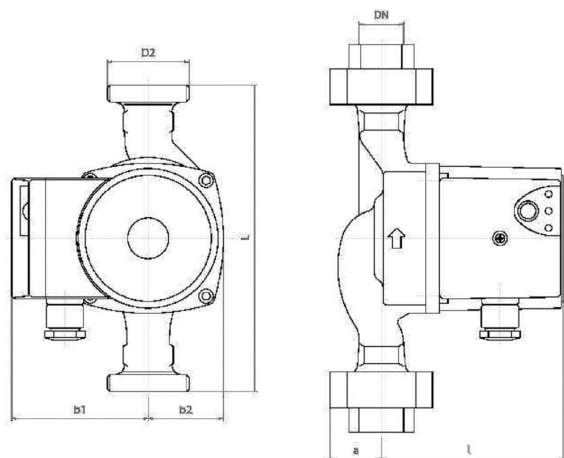

Purpose Heating, Climatisation

Code 979523549	Power supply 1 ~ 230V, 50Hz
Q max (m ³ /h) 11,0	RPM 4400
H max (m) 10,0	Motor power(W) 10-180
Declared height PN 10	Declared current(A) 0,1-1,5
Fluid temp. 2+110°C	Insulation class H
DN 1(mm) 32	Declared protection IP 44 (IEC 144)
DN 2(mm) 32	Casing material Grey cast iron
Connector G 2"	Weight (kg) 8,2
Conectors position Inline(0°)	Casing construction Double casing

L=130
DN=15
b1=80
b2=48
l=108
a=27
D2=1"