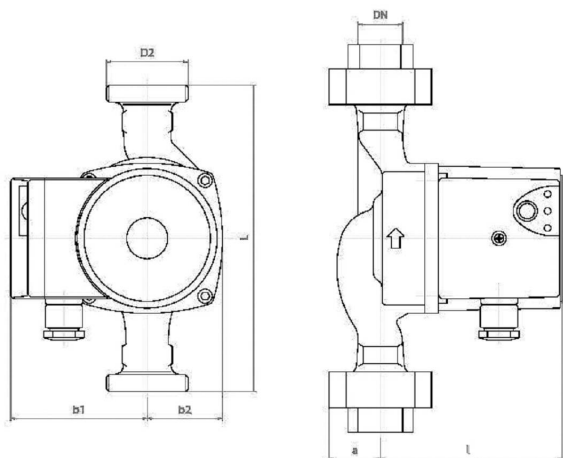

## Pump NMTD SMART 32/80

Pump NMTD SMART 32/80  
Group NMT SMART / Electronically regulated circulating pump

Purpose Heating, Climatisation

Code 979523548	Power supply 1 ~ 230V, 50Hz
Q max (m³/h) 10,0	RPM 4000
H max (m) 8,0	Motor power(W) 10-140
Declared height PN 10	Declared current(A) 0,1-1,15
Fluid temp. 2÷110°C	Insulation class H
DN 1(mm) 32	Declared protection IP 44 (IEC 144)
DN 2(mm) 32	Casing material Grey cast iron
Connector G 2"	Weight (kg) 8,2
Conectors position Inline(0°)	Casing construction Double casing

L=130  
DN=15  
b1=80  
b2=48  
l=108  
a=27  
D2=1"