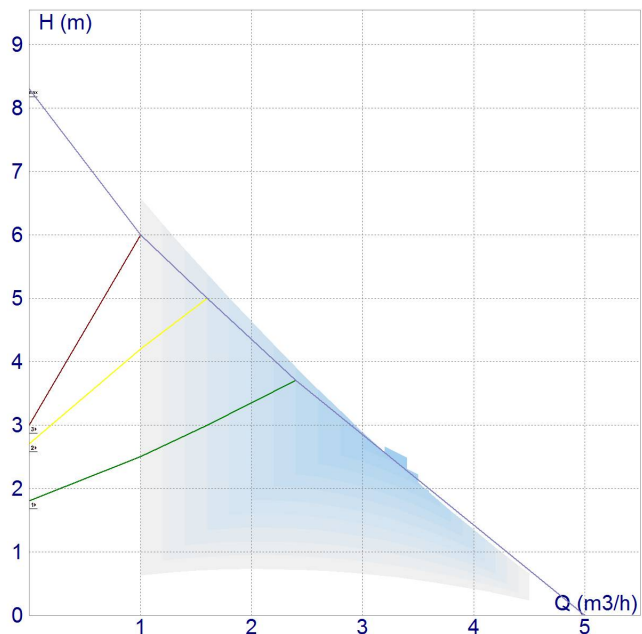

IMP PUMPS d.o.o.

IMP PUMPS d.o.o. Pod hrasti 28, SI - 1218 Komenda, Slovenia, Phone: +386 1 280 64 00 Fax: +386 1 280 64 60

Pump NMTD 25/80 - 180

Pump NMTD 25/80 - 180
Group NMT small / Electronically regulated circulating pump

Purpose Heating, Climatisation

Code 979523574	Power supply 1 ~ 230V, 50Hz
Q max (m³/h) 4,5	RPM 3940
H max (m) 8,0	Motor power(W) 75
Declared height PN 6 / 10	Declared current(A) 0,05-0,4
Fluid temp. -10÷110°C	Insulation class H
DN 1(mm) 25	Declared protection IP 44 (IEC 144)
DN 2(mm) 25	Casing material Grey cast iron
Connector NP10, ISO 2084	Weight (kg) 5,0
Conectors position Inline(0°)	Casing construction Double casing