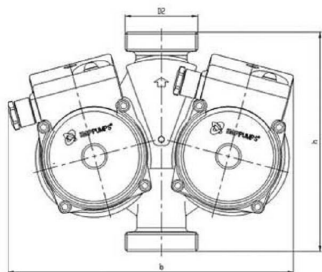

Purpose Heating, Climatisation

Code 979523574	Power supply 1 ~ 230V, 50Hz
Q max (m ³ /h) 4,5	RPM 3940
H max (m) 8,0	Motor power(W) 75
Declared height PN 6 / 10	Declared current(A) 0,05-0,4
Fluid temp. -10÷110°C	Insulation class H
DN 1(mm) 25	Declared protection IP 44 (IEC 144)
DN 2(mm) 25	Casing material Grey cast iron
Connector NP10, ISO 2084	Weight (kg) 5,0
Conectors position Inline(0°)	Casing construction Double casing

L=180
DN=25
b1=80
b2=48
l=108
a=32
D2=6/4"