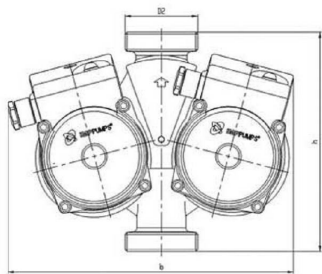

Purpose Heating, Climatisation

Code 979523573	Power supply 1 ~ 230V, 50Hz
Q max (m³/h) 3,7	RPM 3250
H max (m) 6,0	Motor power(W) 50
Declared height PN 6 / 10	Declared current(A) 0,05-0,4
Fluid temp. -10÷110°C	Insulation class H
DN 1(mm) 25	Declared protection IP 44 (IEC 144)
DN 2(mm) 25	Casing material Grey cast iron
Connector NP10, ISO 2084	Weight (kg) 5,0
Conectors position Inline(0°)	Casing construction Double casing

L=180
DN=25
b1=80
b2=48
l=108
a=32
D2=6/4"