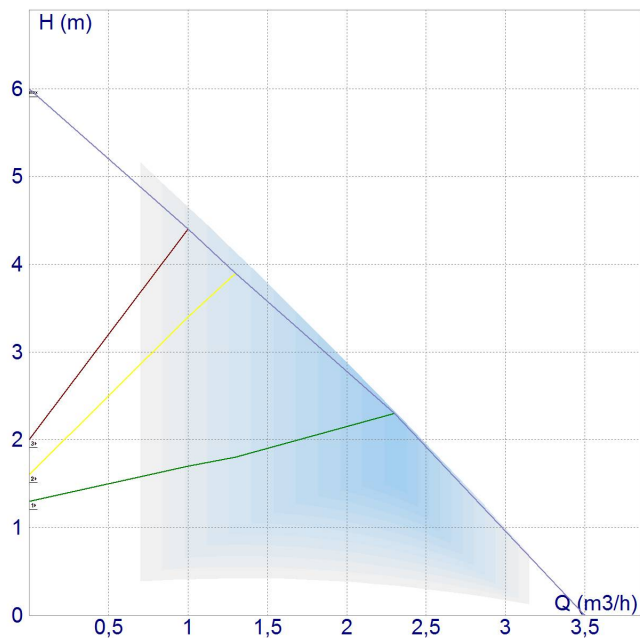

IMP PUMPS d.o.o.

IMP PUMPS d.o.o. Pod hrasti 28, SI - 1218 Komenda, Slovenia, Phone: +386 1 280 64 00 Fax: +386 1 280 64 60

Pump NMTD 25/60 - 180

Pump NMTD 25/60 - 180
Group NMT small / Electronically regulated circulating pump

Purpose Heating, Climatisation

Code 979523573	Power supply 1 ~ 230V, 50Hz
Q max (m³/h) 3,7	RPM 3250
H max (m) 6,0	Motor power(W) 50
Declared height PN 6 / 10	Declared current(A) 0,05-0,4
Fluid temp. -10÷110°C	Insulation class H
DN 1(mm) 25	Declared protection IP 44 (IEC 144)
DN 2(mm) 25	Casing material Grey cast iron
Connector NP10, ISO 2084	Weight (kg) 5,0
Conectors position Inline(0°)	Casing construction Double casing